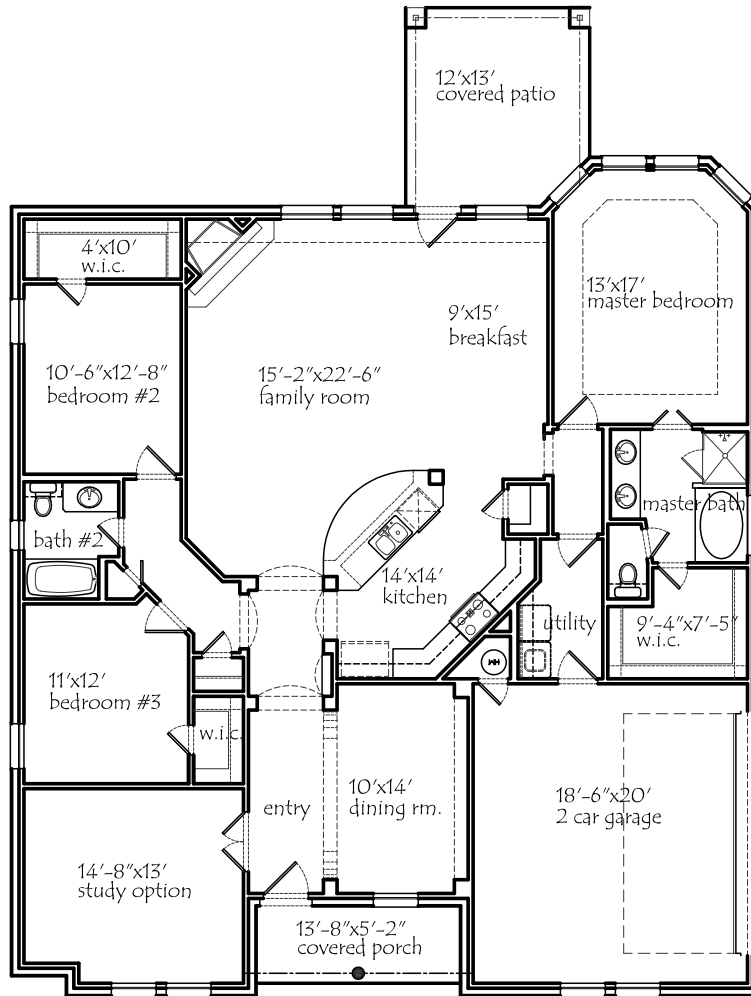

1105 Royse Ridge  
ENNIS, TEXAS

AVAILABLE  
2140 S.F. - A/C

ELEVATION

FLOOR PLAN